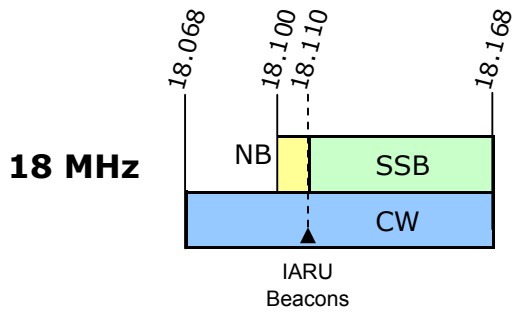

9V1 Band Plan

It is recommended that the sub-band for Data Modes be from 14.070 MHz to 14.112 MHz (with a ± 0.5 kHz guard band for the 14.100 MHz beacon), and within that data sub-band, traditional data modes may continue up to 14.095 MHz, with 14.095 to 14.112 MHz being reserved for other data modes including Packet.

Note: The Guard Band for IARU and 28 MHz Beacons is ± 0.5 kHz

Legend

NB: Narrow Band modes including Digital modes not exceeding 2 kHz

WB: Wide Band modes including FM