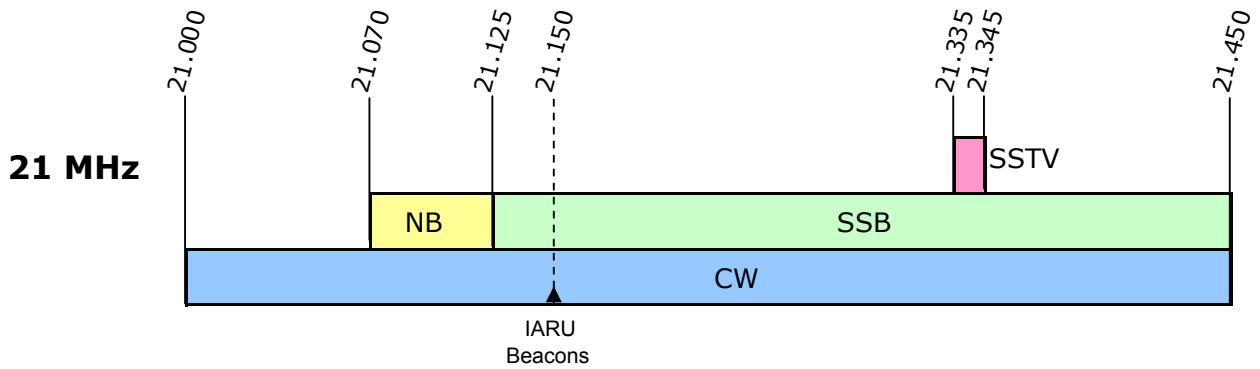

9V1 Band Plan

It is recommended that the sub-band for Data Modes be from 14.070 MHz to 14.112 MHz (with a ± 0.5 kHz guard band for the 14.100 MHz beacon), and within that data sub-band, traditional data modes may continue up to 14.095 MHz, with 14.095 to 14.112 MHz being reserved for other data modes including Packet.

Note: The Guard Band for IARU and 28 MHz Beacons is ± 0.5 kHz

Legend

NB: Narrow Band modes including Digital modes not exceeding 2 kHz

WB: Wide Band modes including FM