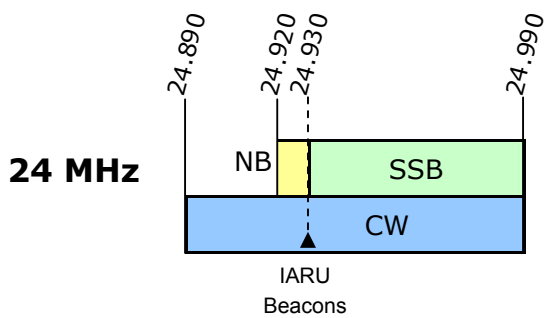

9V1 Band Plan

It is recommended that the sub-band for Data Modes be from 14.070 MHz to 14.112 MHz (with a ± 0.5 kHz guard band for the 14.100 MHz beacon), and within that data sub-band, traditional data modes may continue up to 14.095 MHz, with 14.095 to 14.112 MHz being reserved for other data modes including Packet.

Note: The Guard Band for IARU and 28 MHz Beacons is ± 0.5 kHz

Legend

NB: Narrow Band modes including Digital modes not exceeding 2 kHz

WB: Wide Band modes including FM