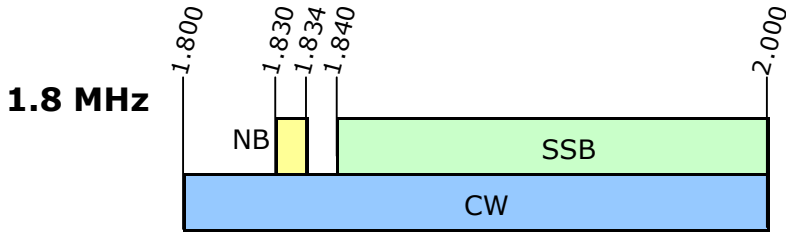

9V1 Band Plan

It is recommended that the sub-band for Data Modes be from 14.070 MHz to 14.112 MHz (with a ± 0.5 kHz guard band for the 14.100 MHz beacon), and within that data sub-band, traditional data modes may continue up to 14.095 MHz, with 14.095 to 14.112 MHz being reserved for other data modes including Packet.

Note: The Guard Band for IARU and 28 MHz Beacons is ± 0.5 kHz

Legend

NB: Narrow Band modes including Digital modes not exceeding 2 kHz

WB: Wide Band modes including FM