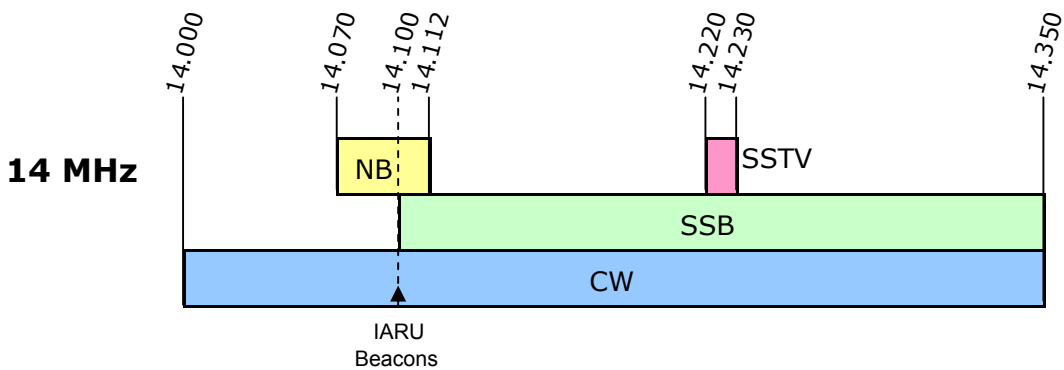

9V1 Band Plan

It is recommended that the sub-band for Data Modes be from 14.070 MHz to 14.112 MHz (with a ± 0.5 kHz guard band for the 14.100 MHz beacon), and within that data sub-band, traditional data modes may continue up to 14.095 MHz, with 14.095 to 14.112 MHz being reserved for other data modes including Packet.

Note: The Guard Band for IARU and 28 MHz Beacons is ± 0.5 kHz

Legend

NB: Narrow Band modes including Digital modes not exceeding 2 kHz

WB: Wide Band modes including FM