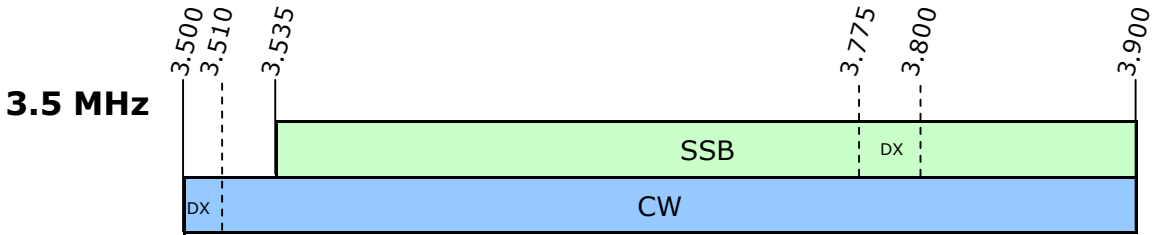

9V1 Band Plan

It is recommended that the sub-band for Data Modes be from 14.070 MHz to 14.112 MHz (with a ± 0.5 kHz guard band for the 14.100 MHz beacon), and within that data sub-band, traditional data modes may continue up to 14.095 MHz, with 14.095 to 14.112 MHz being reserved for other data modes including Packet.

Note: The Guard Band for IARU and 28 MHz Beacons is ± 0.5 kHz

Legend

NB: Narrow Band modes including Digital modes not exceeding 2 kHz

WB: Wide Band modes including FM