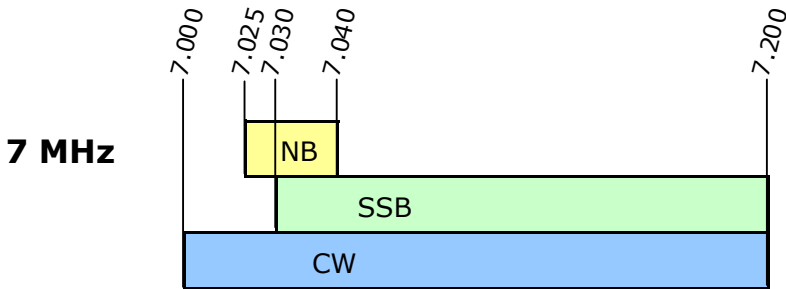

9V1 Band Plan

It is recommended that the sub-band for Data Modes be from 14.070 MHz to 14.112 MHz (with a ± 0.5 kHz guard band for the 14.100 MHz beacon), and within that data sub-band, traditional data modes may continue up to 14.095 MHz, with 14.095 to 14.112 MHz being reserved for other data modes including Packet.

Note: The Guard Band for IARU and 28 MHz Beacons is ± 0.5 kHz

Legend

NB: Narrow Band modes including Digital modes not exceeding 2 kHz

WB: Wide Band modes including FM