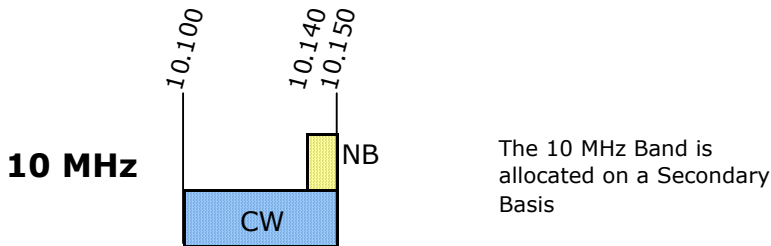

9V1 Band Plan

It is recommended that the sub-band for Data Modes be from 14.070 MHz to 14.112 MHz (with a ± 0.5 kHz guard band for the 14.100 MHz beacon), and within that data sub-band, traditional data modes may continue up to 14.095 MHz, with 14.095 to 14.112 MHz being reserved for other data modes including Packet.

Note: The Guard Band for IARU and 28 MHz Beacons is ± 0.5 kHz

Legend

NB: Narrow Band modes including Digital modes not exceeding 2 kHz

WB: Wide Band modes including FM