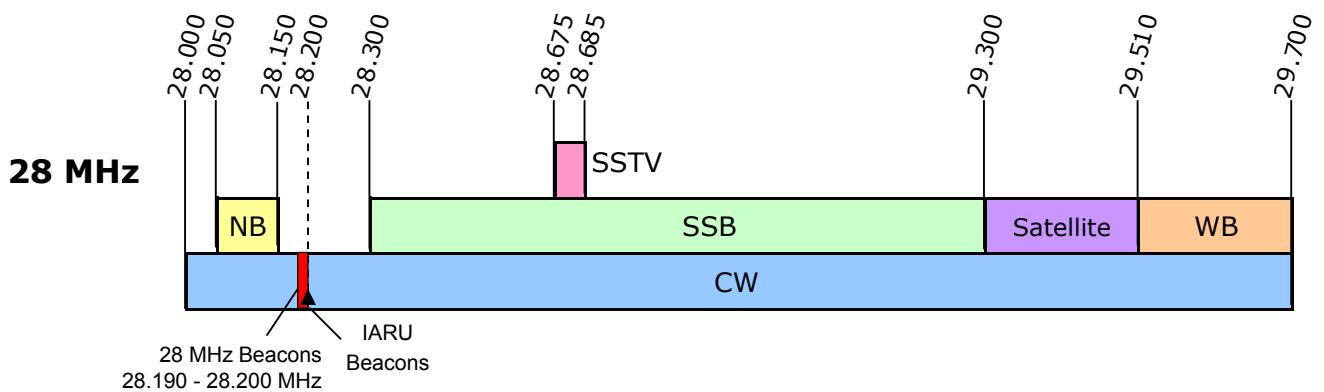

9V1 Band Plan

It is recommended that the sub-band for Data Modes be from 14.070 MHz to 14.112 MHz (with a ± 0.5 kHz guard band for the 14.100 MHz beacon), and within that data sub-band, traditional data modes may continue up to 14.095 MHz, with 14.095 to 14.112 MHz being reserved for other data modes including Packet.

Note: The Guard Band for IARU and 28 MHz Beacons is ± 0.5 kHz

Legend

NB: Narrow Band modes including Digital modes not exceeding 2 kHz

WB: Wide Band modes including FM