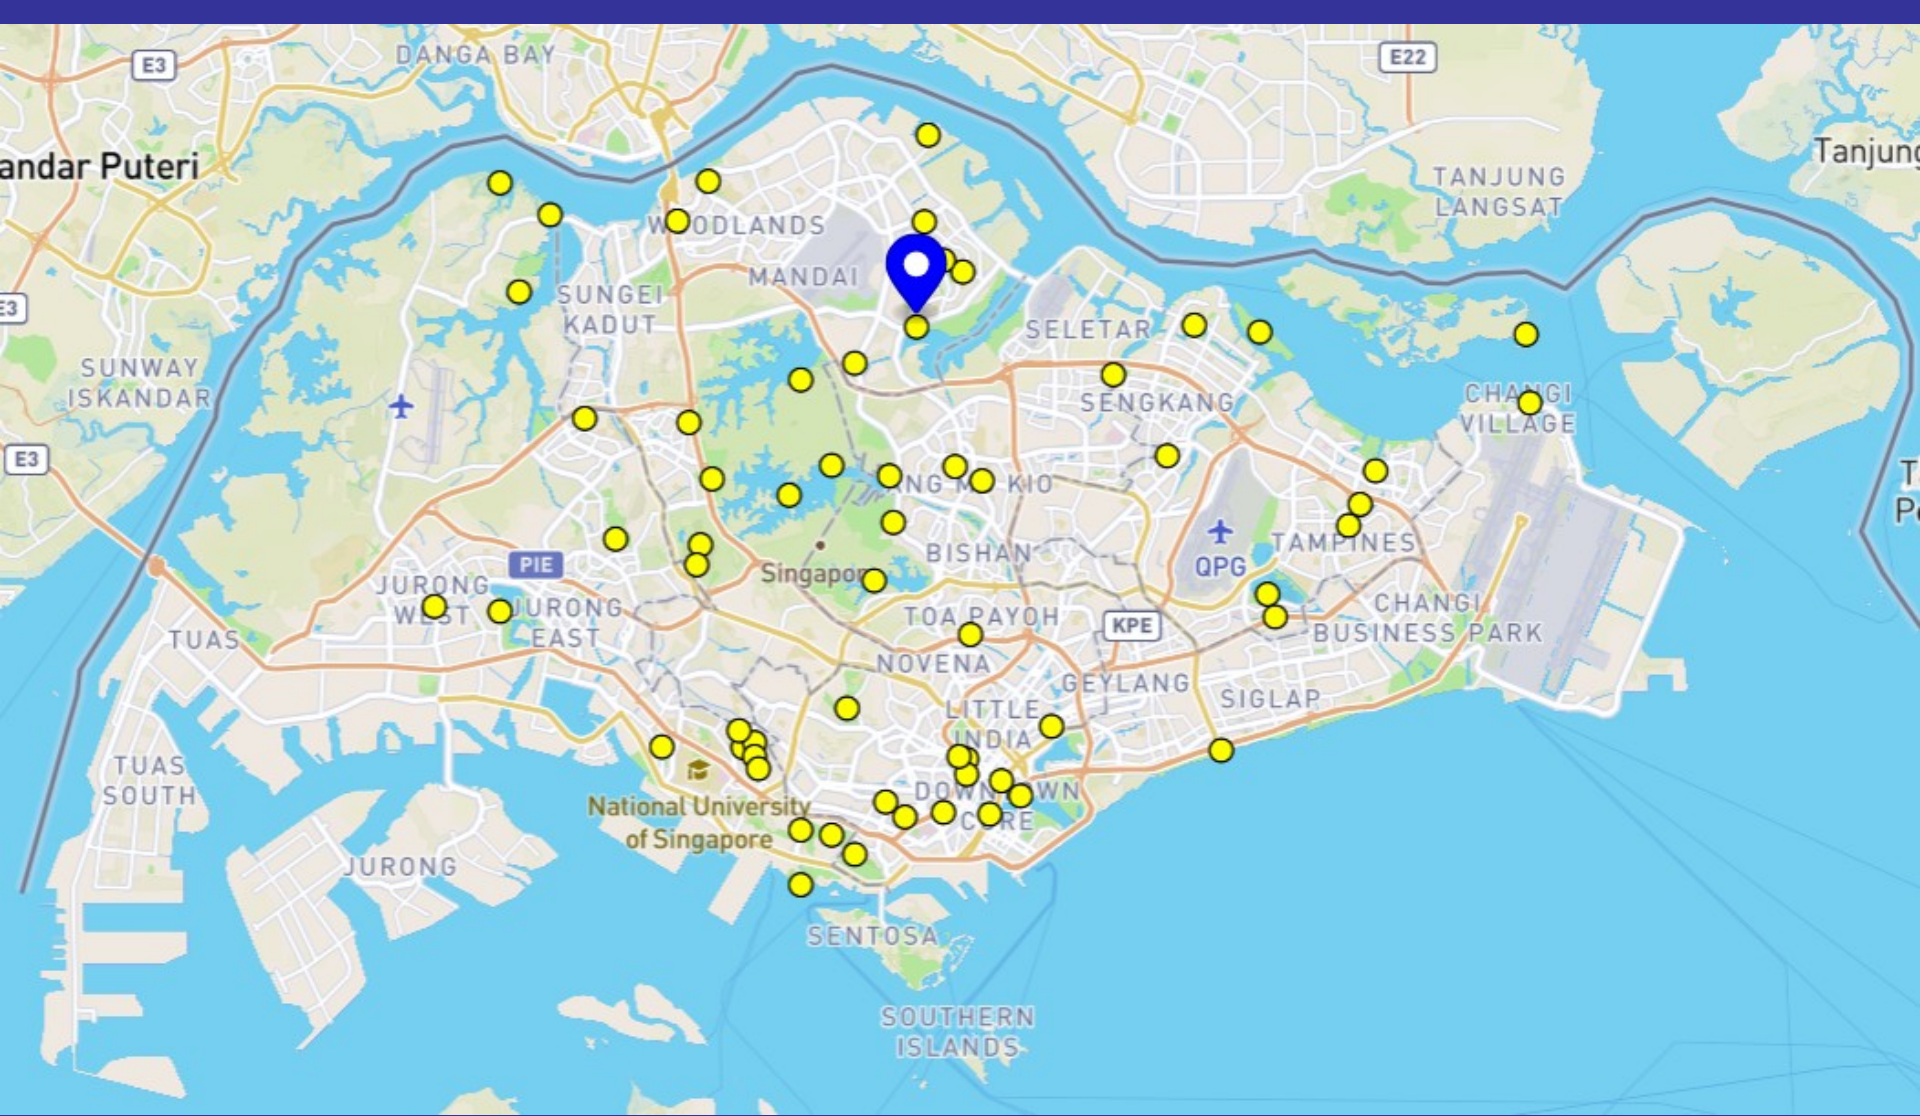

East Asia, Japan 20-10m

Europe 15-10m

2200-0100

Europe 20-10m

N.America 20-17m

All Day

Indonesia 40m

Check all Equipment

SOTA

Reference	Name
9V-0001	Admiralty National Park
9V-0002	Ang Mo Kio Town Garden East National Park
9V-0003	Ang Mo Kio Town Garden West National Park
9V-0004	Bedok Reservoir Park National Park
9V-0005	Bedok Town Park National Park
9V-0006	Bukit Batok Town Park National Park
9V-0007	Bukit Timah Nature Reserve
9V-0008	Central Catchment Nature Reserve
9V-0009	Changi Beach Coastal Park
9V-0010	Chestnut Nature Park
9V-0011	Choa Chu Kang Park
9V-0012	Clementi Woods Park
9V-0013	Coney Island Park
9V-0014	Dhoby Ghaut Green Park
9V-0015	East Coast Park Coastal Park
9V-0017	Fort Canning Park National Historical Park
9V-0018	Hindhede Nature Park
9V-0022	Istana Park National Park
9V-0024	Jurong Central Park National Park
9V-0025	Jurong Lake Gardens National Park
9V-0026	Kallang Riverside Park National Park
9V-0027	Kim Pong National Park
9V-0028	Kranji Marshes National Park
9V-0029	Kranji Reservoir Park National Park
9V-0030	Labrador Nature Reserve National Park
9V-0031	Lower Peirce Reservoir Park National Park
9V-0032	Lower Seletar Reservoir Park National Park
9V-0033	MacRitchie Reservoir Park National Park
9V-0034	Marsiling Park National Park